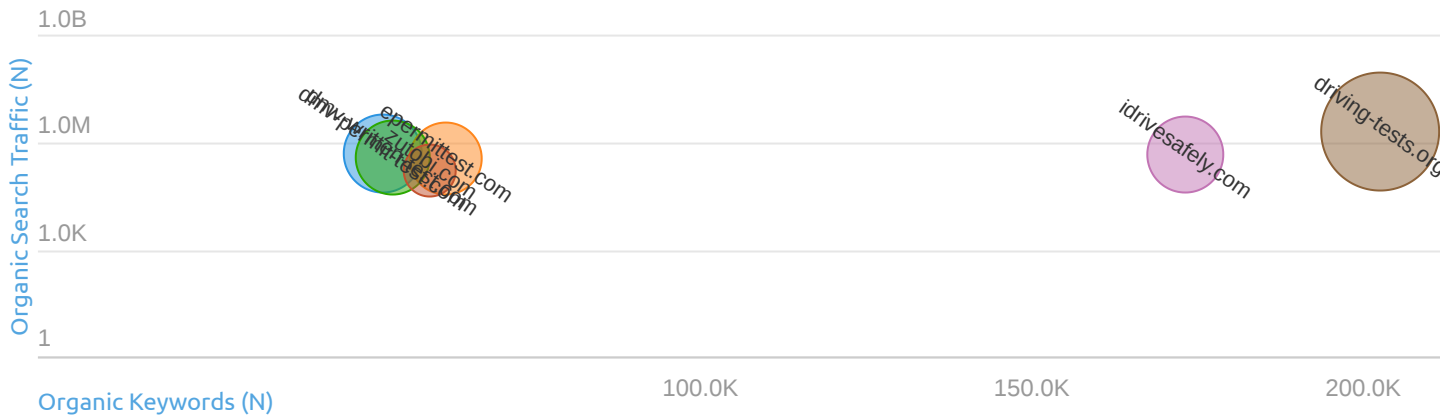

Organic Research: Competitors (Desktop)

202.6K KEYWORDS

The number of keywords bringing users to the website via Google's top 100 organic search results

2.2M TRAFFIC

The number of users expected to visit the website in the following month on condition that average monthly organic traffic stays relatively the same

$1.5M TRAFFIC COST

Estimated price of organic keywords in Google AdWords

Organic Search: Competitive Position Map

US | driving-tests.org

Organic Search: Top Competitors 1 - 100 (50,476)

US | driving-tests.org

Domain	Competition Level ▼	Common Keywords	SE Keywords	SE Traffic	SE Traffic Price (USD)	Ads Keywords
dmv-permit-test.com	42%	19.9k	52.1k	483.8k	101.5k	120
epermittest.com	41%	17.3k	61.7k	359.5k	153.8k	0
dmv-written-test.com	38%	15.0k	53.5k	391.6k	107.0k	1.6k
zutobi.com	34%	15.8k	59.4k	179.7k	102.7k	0
idrivesafely.com	26%	16.5k	173.2k	458.2k	852.4k	3.4k
driversed.com	26%	15.9k	149.5k	856.5k	682.4k	188
freedomvpracticetests.com	25%	13.4k	43.8k	94.9k	18.9k	220
puedomanejar.com	24%	10.9k	52.3k	113.1k	61.8k	0